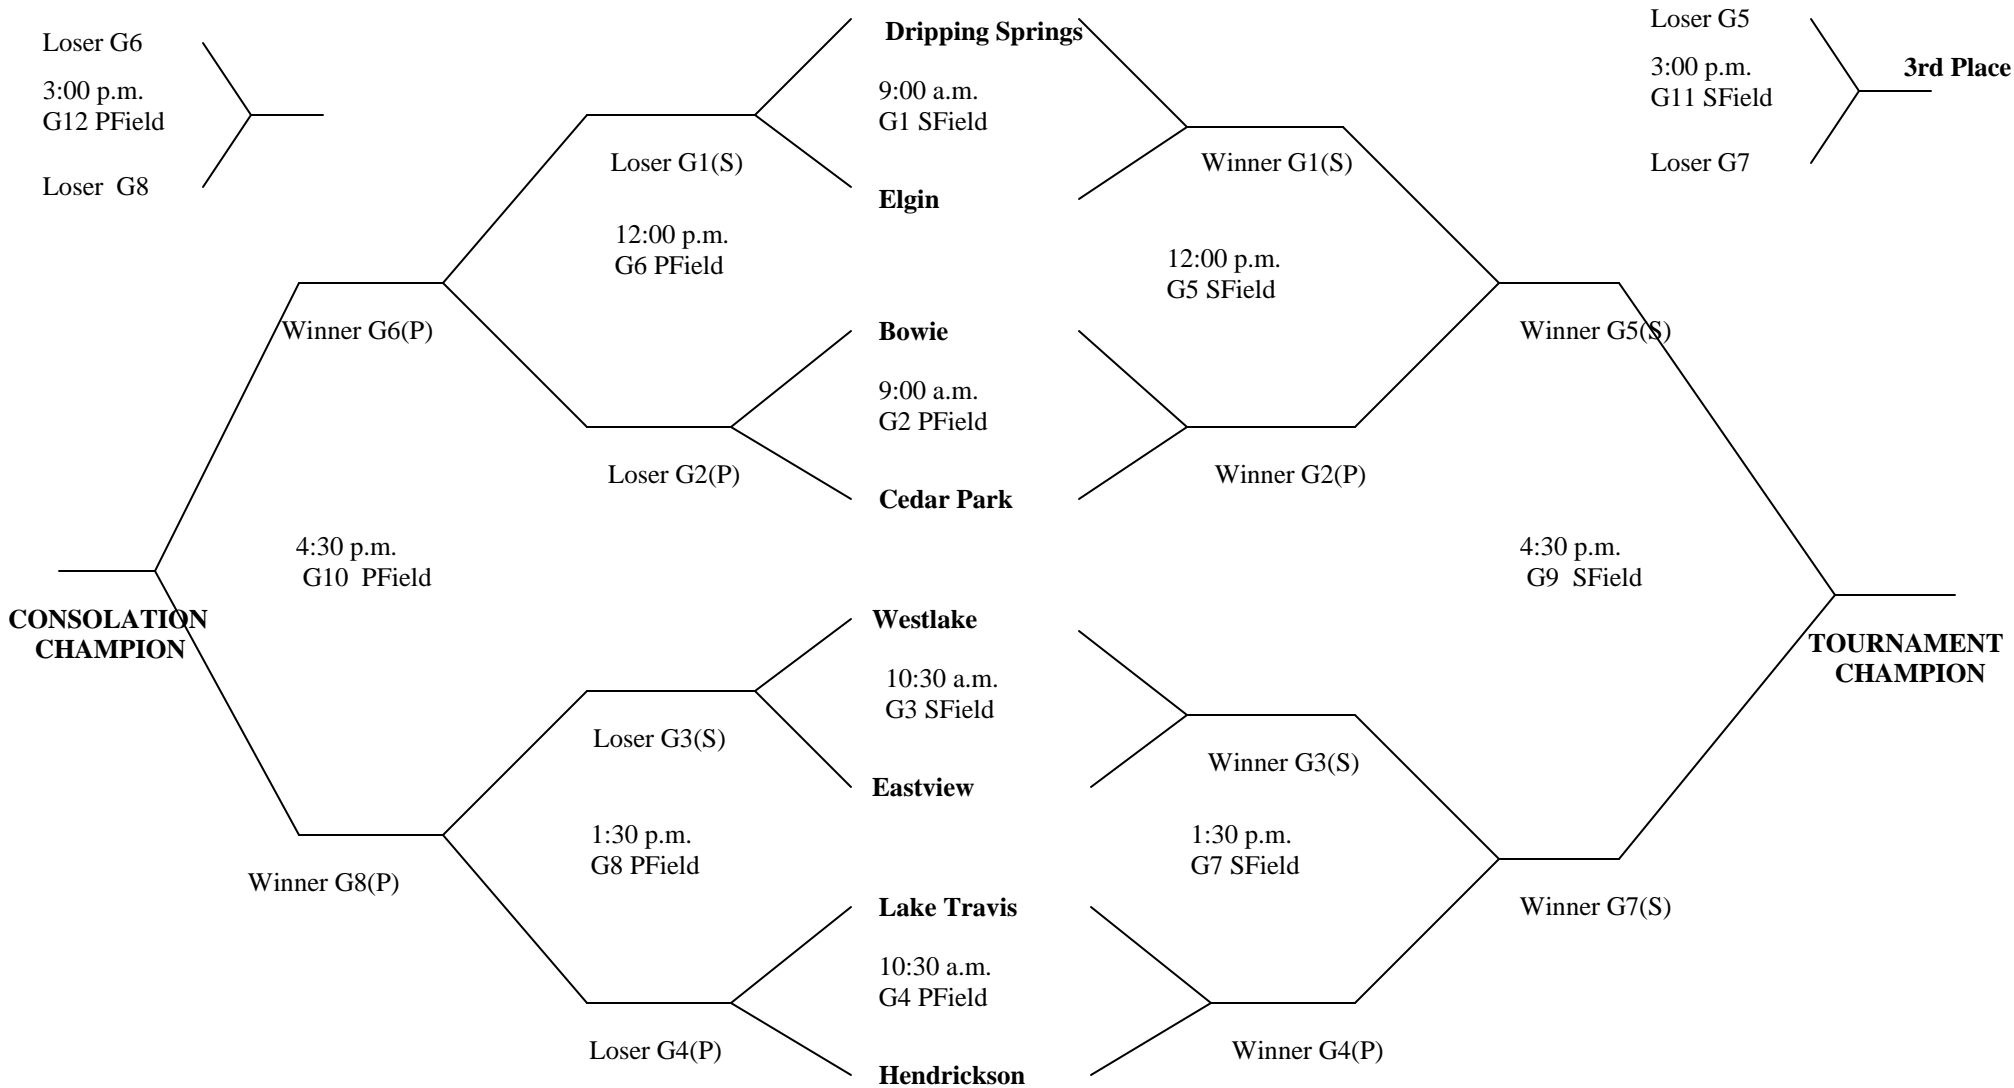

PField: Practice Turf Field
 SField: Stadium Turf Field

WESTLAKE JV SOCCER TOURNAMENT BRACKET PLAY

Saturday February 4, 2012